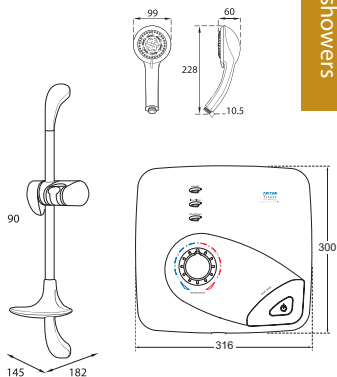

# T150Z Pumped thermostatic electric shower

electric showers

**BEAB CARE**

Dimensions given are approximate

Temperature Control	Thermostatic
Power Ratings	8.5 kW
Inlet Connection	15mm compression
Water Entry Points	Top, bottom, back (right hand side unit)
Cable Entry Points	Top, bottom, back (right hand side unit)
Outlet Connection	1/2" BSP
Plumbing System	Cold water cistern only
Minimum Head Pressure	75mm
Maximum Head Pressure	10m
Surface Mounted Only	
Approvals, Complies with	BEAB, BEAB care, CE, BSI kite mark
Guarantee	2 years

## Operating Features

- Pumped electric for low or negligible water pressures
- Unique three stage thermostatic performance
- Adjustable timed shutdown
- Adjustable maximum temperature stop
- Provision for a connection to a level access waste pump
- Phased shutdown
- Large push button Start/Stop
- Low pressure indicator
- Stylish riser rail kit
- Double interlocking hose
- Rub clean showerhead - 5 spray pattern

Finish	Power	Code
White/Chrome	8.5 kW	SPSGPE08WC